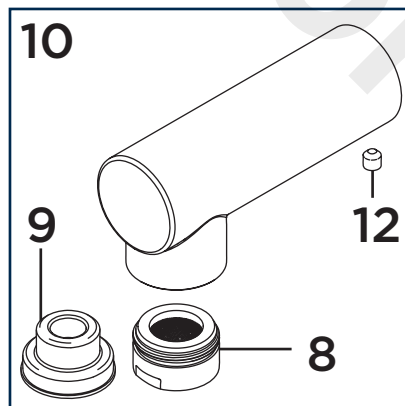

Product Code: SOLO-NM SL

Revision: D2

1	Handle Assembly
2	15mm Copper Tails
3	Shroud
4	Cartridge Retaining Nut
5	Cartridge
6	Grub Screw (Pair)
7	Fixing Kit
8	Aerator
9	Open Outlet
10	Removable Spout
11	Green 2.5lpm Flow Limiter
12	M5 x 5 Grub Screw