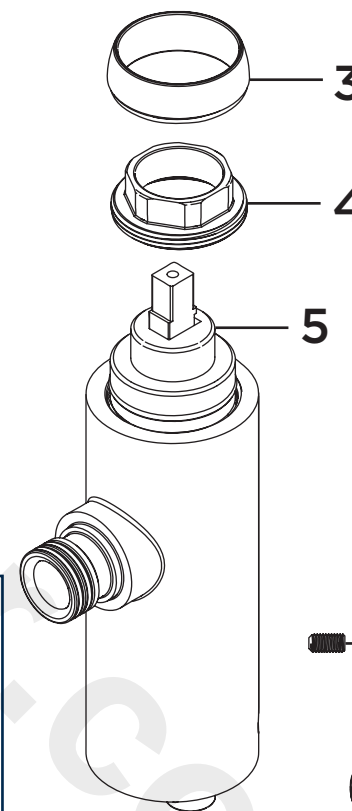

Product Code: SOLO-NM SL

Revision: D2

1	Handle Assembly
2	15mm Copper Tails
3	Shroud
4	Cartridge Retaining Nut
5	Cartridge
6	Grub Screw (Pair)
7	Fixing Kit
8	Aerator
9	Open Outlet
10	Removable Spout
11	Green 2.5lpm Flow Limiter
12	M5 x 5 Grub Screw