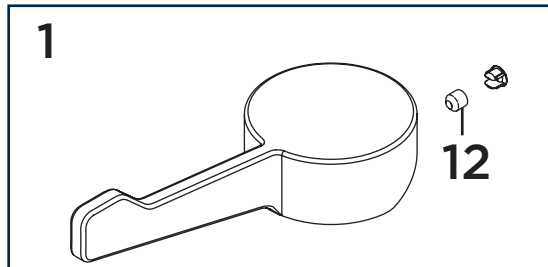

Product Code: SOLO-NM SL

Revision: D2

1	Handle Assembly
2	15mm Copper Tails
3	Shroud
4	Cartridge Retaining Nut
5	Cartridge
6	Grub Screw (Pair)
7	Fixing Kit
8	Aerator
9	Open Outlet
10	Removable Spout
11	Green 2.5lpm Flow Limiter
12	M5 x 5 Grub Screw