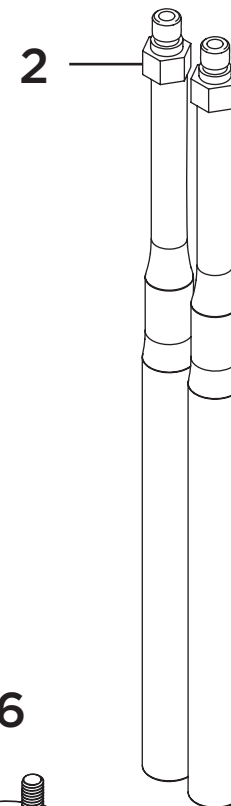

Product Code: SOLO-NM SL

Revision: D2

1	Handle Assembly
2	15mm Copper Tails
3	Shroud
4	Cartridge Retaining Nut
5	Cartridge
6	Grub Screw (Pair)
7	Fixing Kit
8	Aerator
9	Open Outlet
10	Removable Spout
11	Green 2.5lpm Flow Limiter
12	M5 x 5 Grub Screw